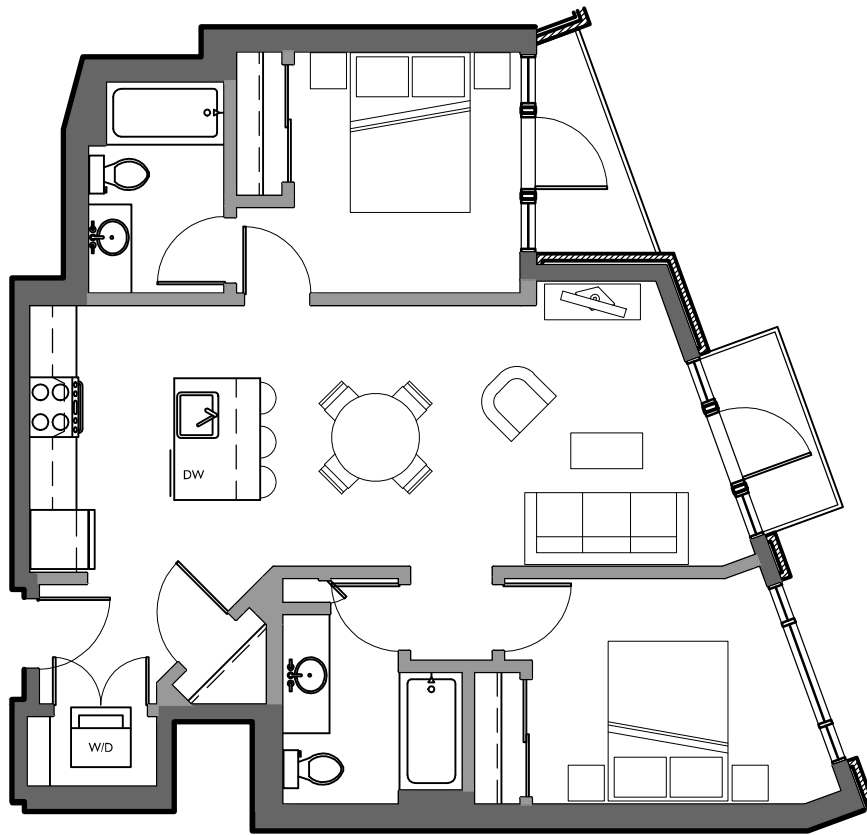

ZEPHYR APARTMENTS

200 Belmont Ave E.
Seattle, WA 98102
206.322.9010
live@zephyrseattle.com

UNIT A: 2 BED/2 BATH

873 square feet | Apartment #312, 412, 512 | Accessible units available

Notes: _____

Rent: _____