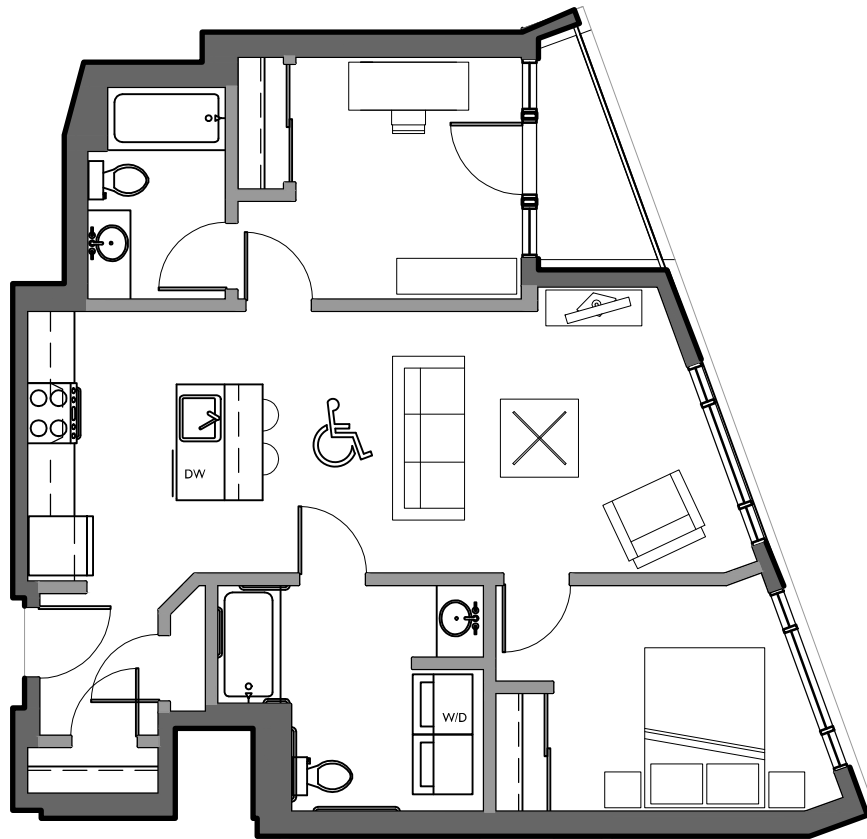

ZEPHYR APARTMENTS

200 Belmont Ave E.

Seattle, WA 98102

206.322.9010

live@zephyrseattle.com

UNIT A2-BF: 2 BED/2 BATH

873 square feet | Apartment #612 | Accessible units available

Notes: _____