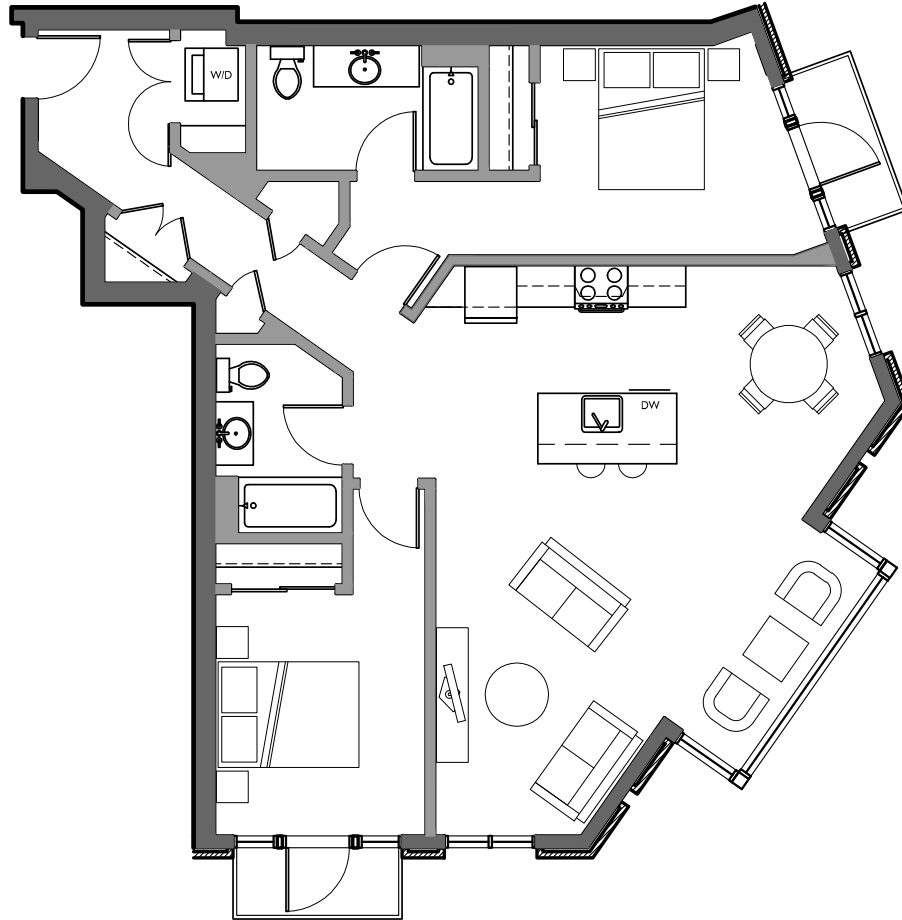

## UNIT B: 2 BED/2 BATH

1209 square feet | Apartment #313, 413, 513 | Accessible units available

Notes: \_\_\_\_\_

\_\_\_\_\_  
\_\_\_\_\_  
\_\_\_\_\_  
\_\_\_\_\_  
\_\_\_\_\_

Rent: \_\_\_\_\_