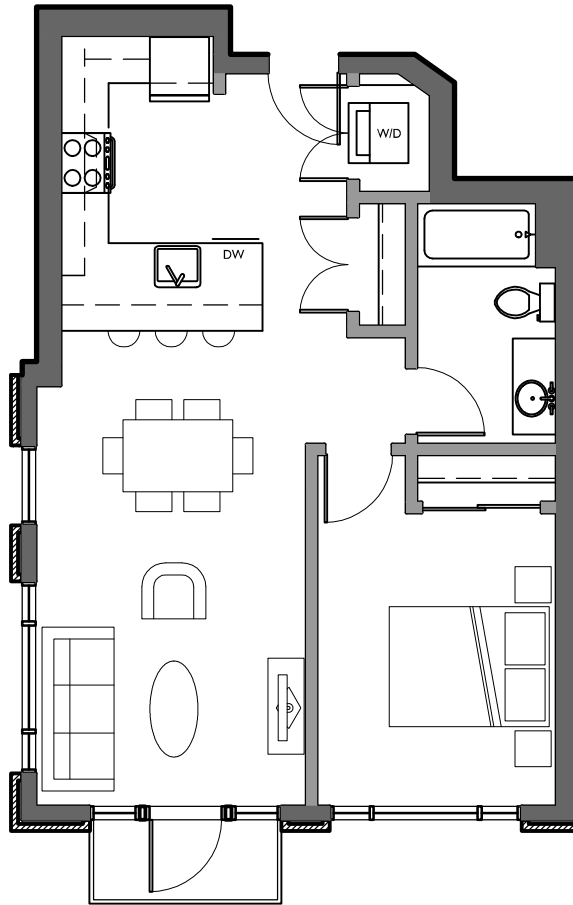

## UNIT C: 1 BED/1 BATH

698 square feet | Apartment #314, 414, 514, 614, 714 | Accessible units available

Notes: \_\_\_\_\_

\_\_\_\_\_  
\_\_\_\_\_  
\_\_\_\_\_  
\_\_\_\_\_  
\_\_\_\_\_

Rent: \_\_\_\_\_