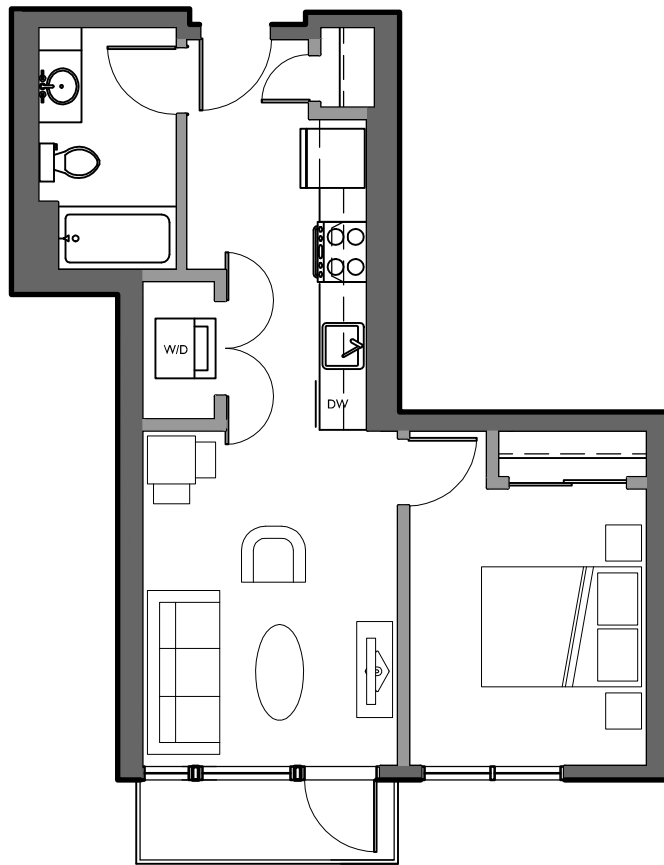

ZEPHYR APARTMENTS

200 Belmont Ave E.

Seattle, WA 98102

206.322.9010

live@zephyrseattle.com

UNIT D: 1 BED/1 BATH

573 square feet | Apartment #301, 401, 501, 601, 701 | Accessible units available

Notes: _____