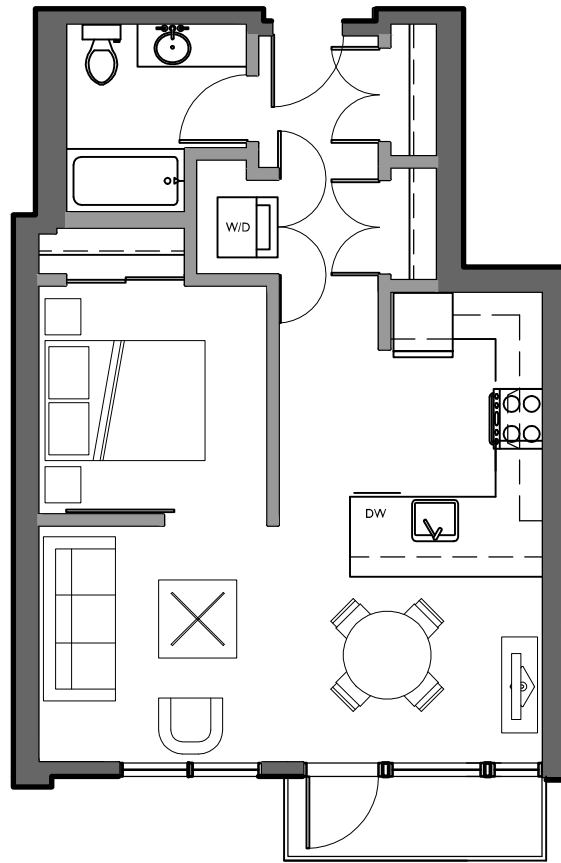

ZEPHYR APARTMENTS

200 Belmont Ave E.

Seattle, WA 98102

206.322.9010

live@zephyrseattle.com

UNIT E: 1 BED/1 BATH

651 square feet | Apartment #302, 402, 502, 602, 702 | Accessible units available

Notes: _____