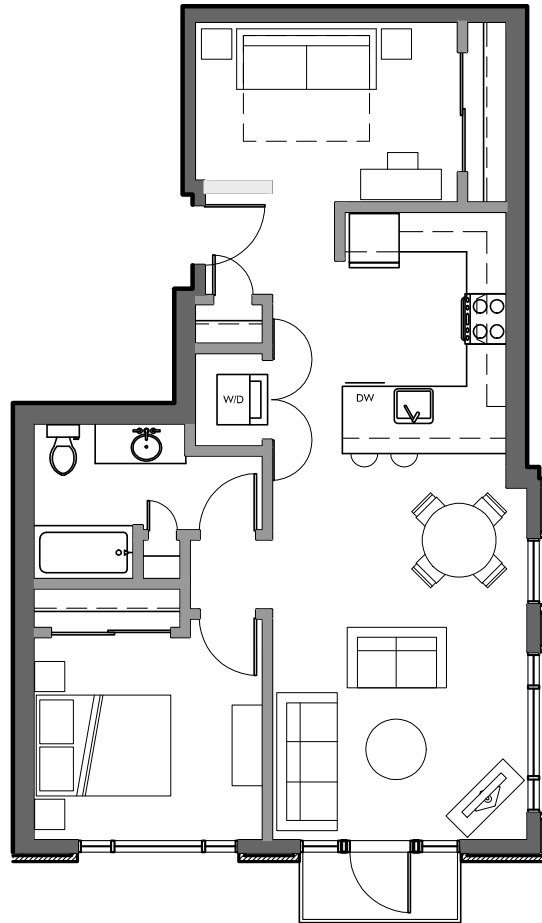

## UNIT F: 1+ BED/1 BATH

885 square feet | Apartment #303, 403, 503, 603, 703 | Accessible units available

Notes: \_\_\_\_\_

\_\_\_\_\_  
\_\_\_\_\_  
\_\_\_\_\_  
\_\_\_\_\_  
\_\_\_\_\_

Rent: \_\_\_\_\_