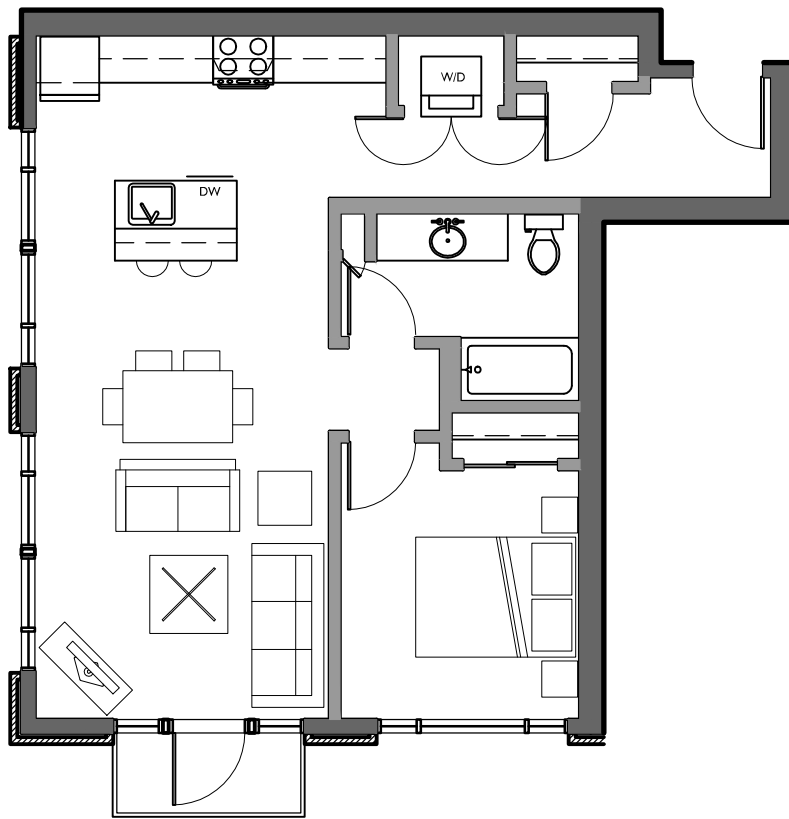

## UNIT G: 1 BED/1 BATH

757 square feet | Apartment #304, 404, 504, 604, 704 | Accessible units available

Notes: \_\_\_\_\_

\_\_\_\_\_  
\_\_\_\_\_  
\_\_\_\_\_  
\_\_\_\_\_  
\_\_\_\_\_

Rent: \_\_\_\_\_