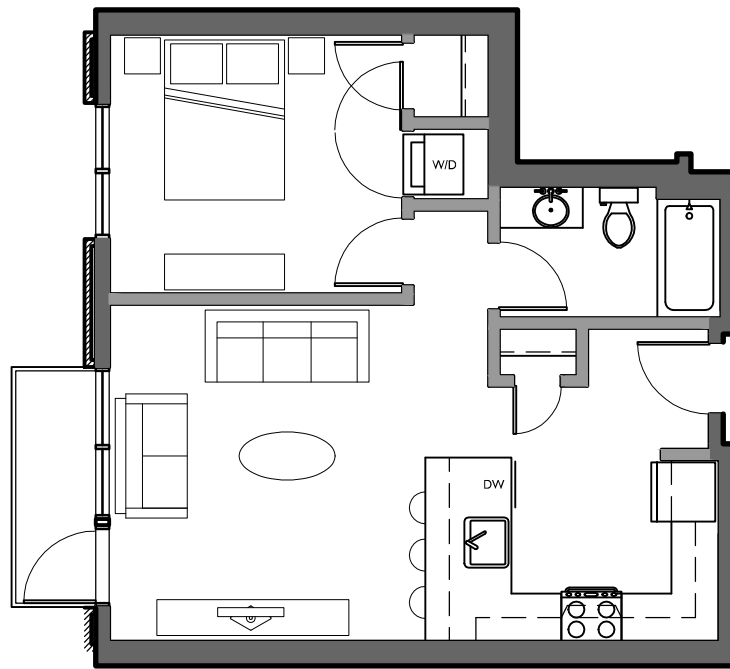

## UNIT H: 1 BED/1 BATH

639 square feet | Apartment #305, 405, 505, 605, 705 | Accessible units available

Notes: \_\_\_\_\_

\_\_\_\_\_  
\_\_\_\_\_  
\_\_\_\_\_  
\_\_\_\_\_  
\_\_\_\_\_

Rent: \_\_\_\_\_