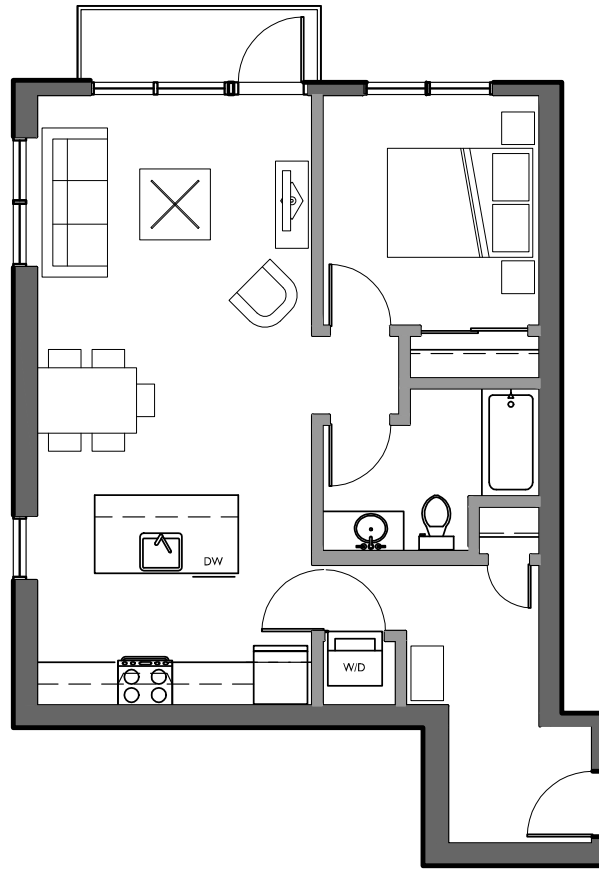

ZEPHYR APARTMENTS

200 Belmont Ave E.

Seattle, WA 98102

206.322.9010

live@zephyrseattle.com

UNIT J: 1 BED/1 BATH

754 square feet | Apartment #306, 406, 506, 606 | Accessible units available

Notes: _____