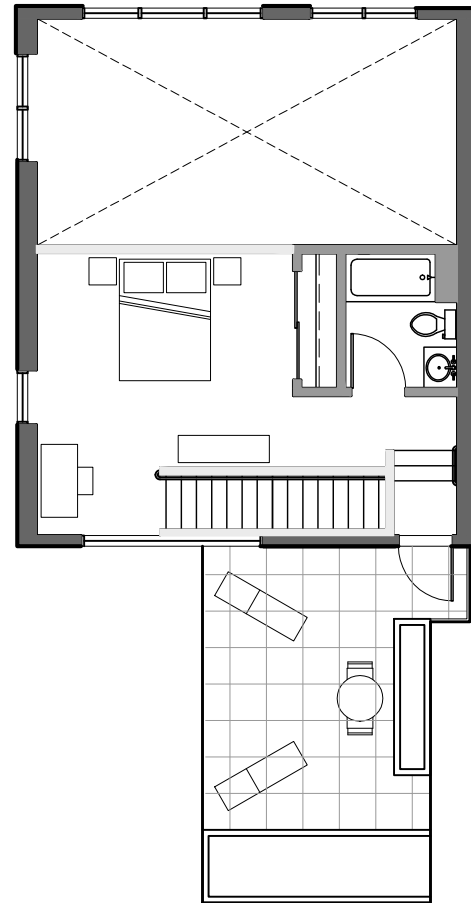

ZEPHYR APARTMENTS

200 Belmont Ave E.

Seattle, WA 98102

206.322.9010

live@zephyrseattle.com

UNIT J7: 2 BED/2 BATH

1,153 square feet | Apartment #706 | Accessible units available

Notes: _____