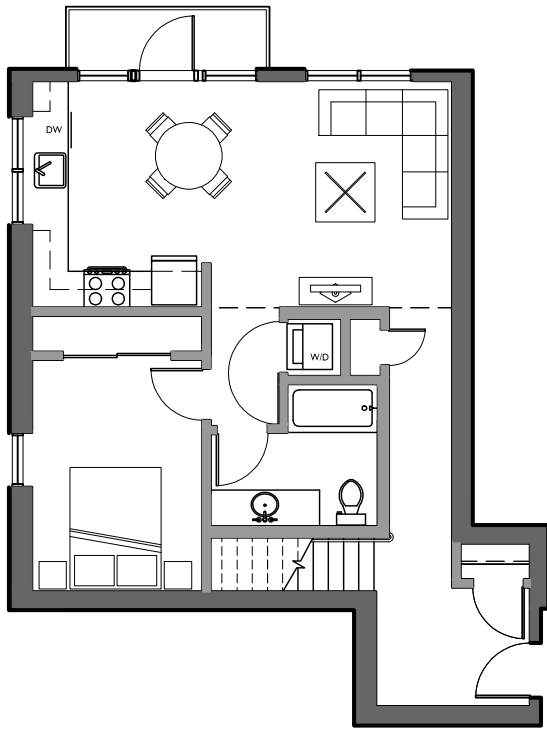

ZEPHYR APARTMENTS

200 Belmont Ave E.

Seattle, WA 98102

206.322.9010

live@zephyrseattle.com

UNIT J7: 2 BED/2 BATH

1,153 square feet | Apartment #706 | Accessible units available

Notes: _____