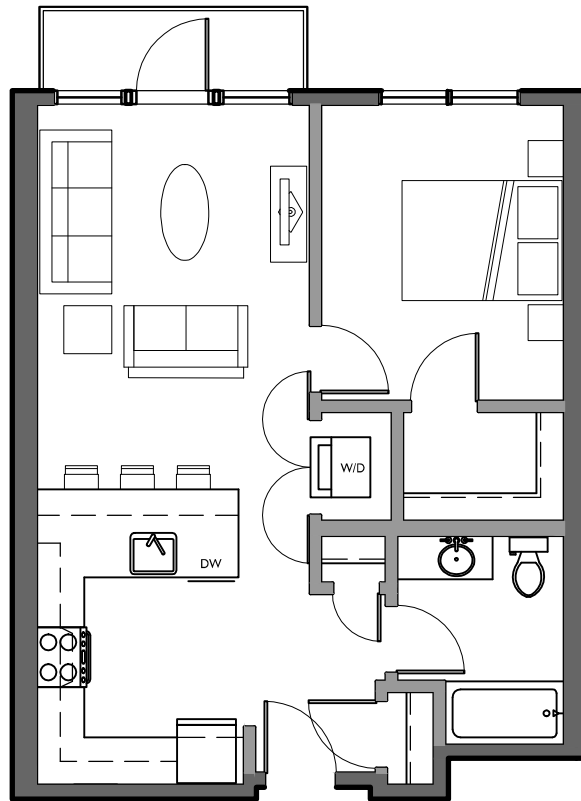

ZEPHYR APARTMENTS

200 Belmont Ave E.

Seattle, WA 98102

206.322.9010

live@zephyrseattle.com

UNIT K: 1 BED/1 BATH

677 square feet | Apartment #307, 407, 507, 607 | Accessible units available

Notes: _____