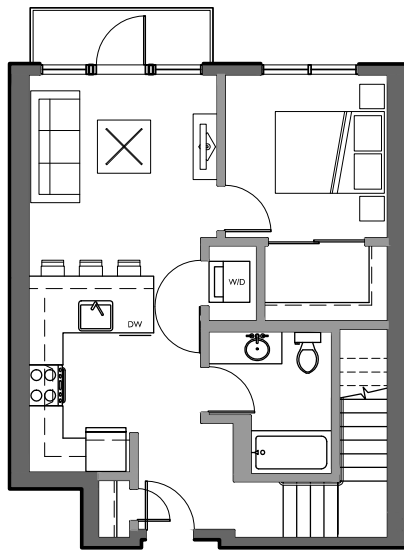

## UNIT K7: 1 BED/1 BATH

998 square feet | Apartment #707 | Accessible units available

Notes: \_\_\_\_\_

\_\_\_\_\_  
\_\_\_\_\_  
\_\_\_\_\_  
\_\_\_\_\_  
\_\_\_\_\_

Rent: \_\_\_\_\_