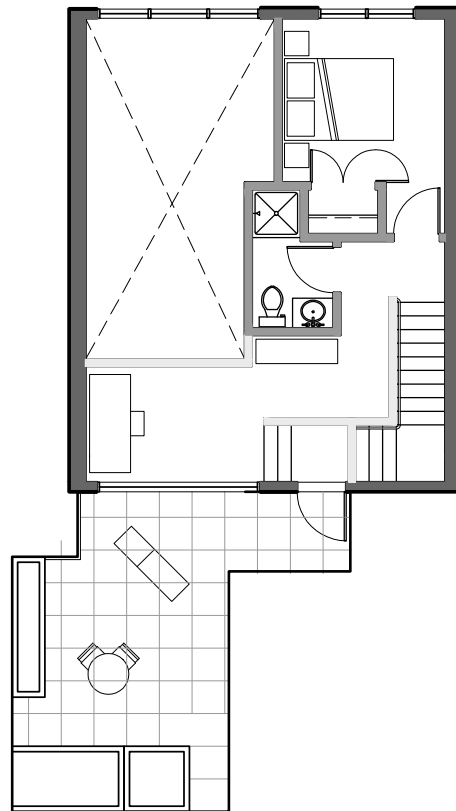

## UNIT K7: 1 BED/1 BATH

998 square feet | Apartment #707 | Accessible units available

Notes: \_\_\_\_\_

\_\_\_\_\_  
\_\_\_\_\_  
\_\_\_\_\_  
\_\_\_\_\_  
\_\_\_\_\_

Rent: \_\_\_\_\_