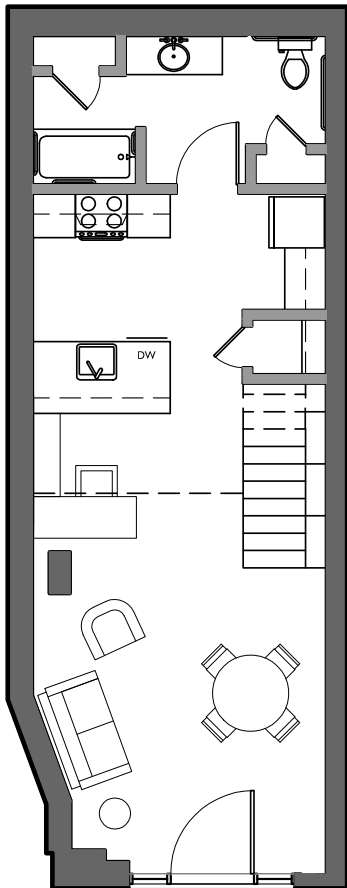

## LIVE/WORK 1: 1 BED/1 BATH

903 square feet | Apartment #104 | Accessible units available

Notes: \_\_\_\_\_

Rent: \_\_\_\_\_

---

---

---

---