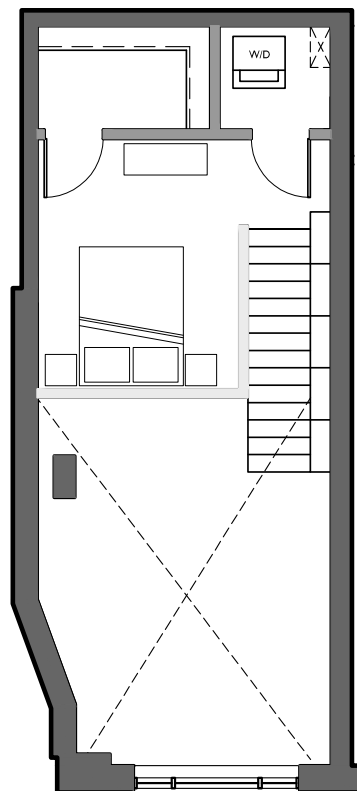

## LIVE/WORK 1: 1 BED/1 BATH

903 square feet | Apartment #104 | Accessible units available

Notes: \_\_\_\_\_

Rent: \_\_\_\_\_

---

---

---

---