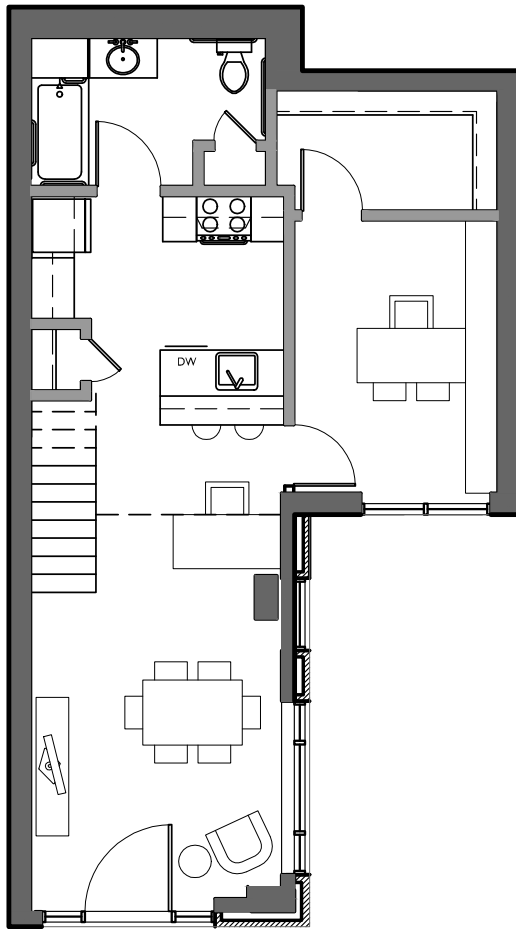

## LIVE/WORK 2: 2 BED/2 BATH

963 square feet | Apartment #103 | Accessible units available

Notes: \_\_\_\_\_

\_\_\_\_\_  
\_\_\_\_\_  
\_\_\_\_\_  
\_\_\_\_\_  
\_\_\_\_\_

Rent: \_\_\_\_\_