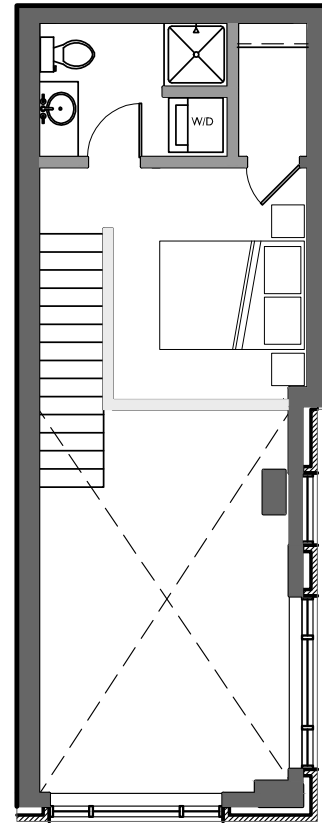

## LIVE/WORK 2: 2 BED/2 BATH

963 square feet | Apartment #103 | Accessible units available

Notes: \_\_\_\_\_

\_\_\_\_\_  
\_\_\_\_\_  
\_\_\_\_\_  
\_\_\_\_\_  
\_\_\_\_\_

Rent: \_\_\_\_\_