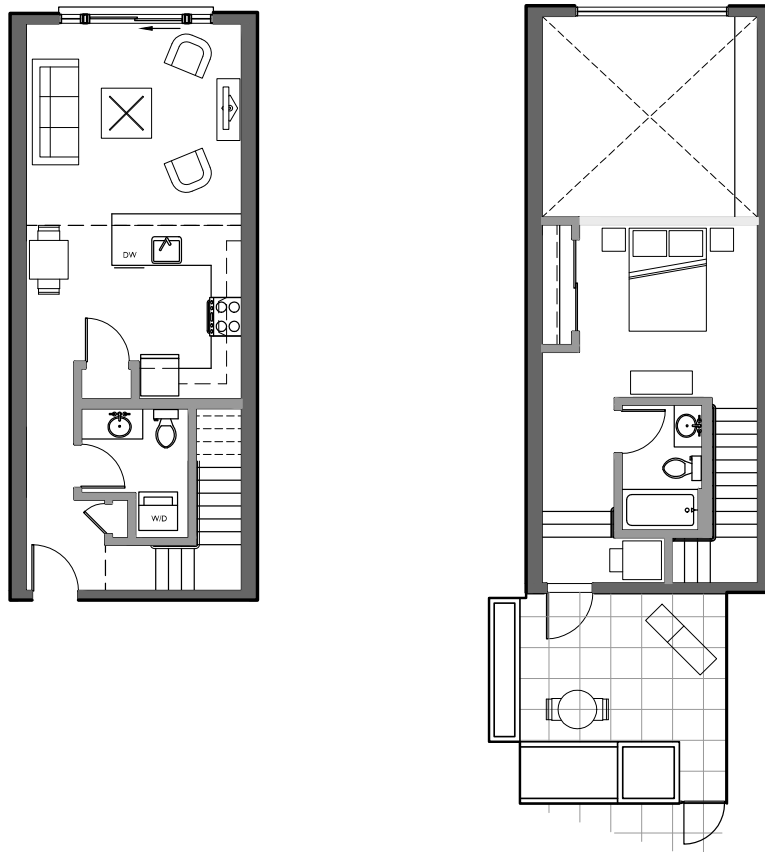

## UNIT M7: 1 BED/2 BATH

853 square feet | Apartment #709 | Accessible units available

Notes: \_\_\_\_\_

\_\_\_\_\_  
\_\_\_\_\_  
\_\_\_\_\_  
\_\_\_\_\_  
\_\_\_\_\_

Rent: \_\_\_\_\_