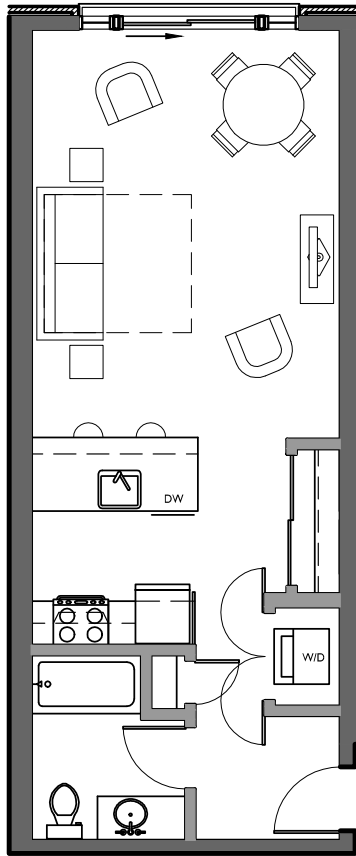

ZEPHYR APARTMENTS

200 Belmont Ave E.

Seattle, WA 98102

206.322.9010

live@zephyrseattle.com

UNIT N: STUDIO/1 BATH

569 square feet | Apartment #310, 410, 510, 610 | Accessible units available

Notes: _____