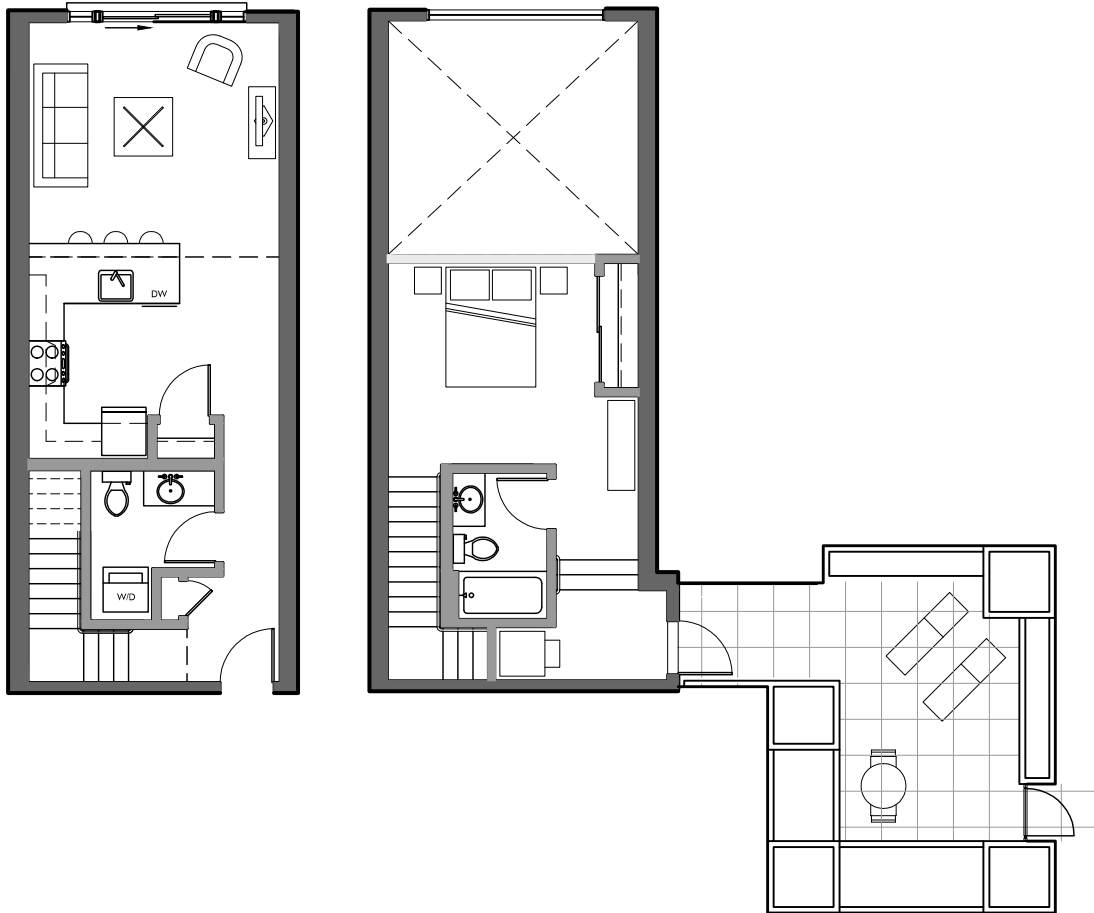

## UNIT N7: 1 BED/2 BATH

863 square feet | Apartment #710 | Accessible units available

Notes: \_\_\_\_\_

\_\_\_\_\_  
\_\_\_\_\_  
\_\_\_\_\_  
\_\_\_\_\_  
\_\_\_\_\_

Rent: \_\_\_\_\_