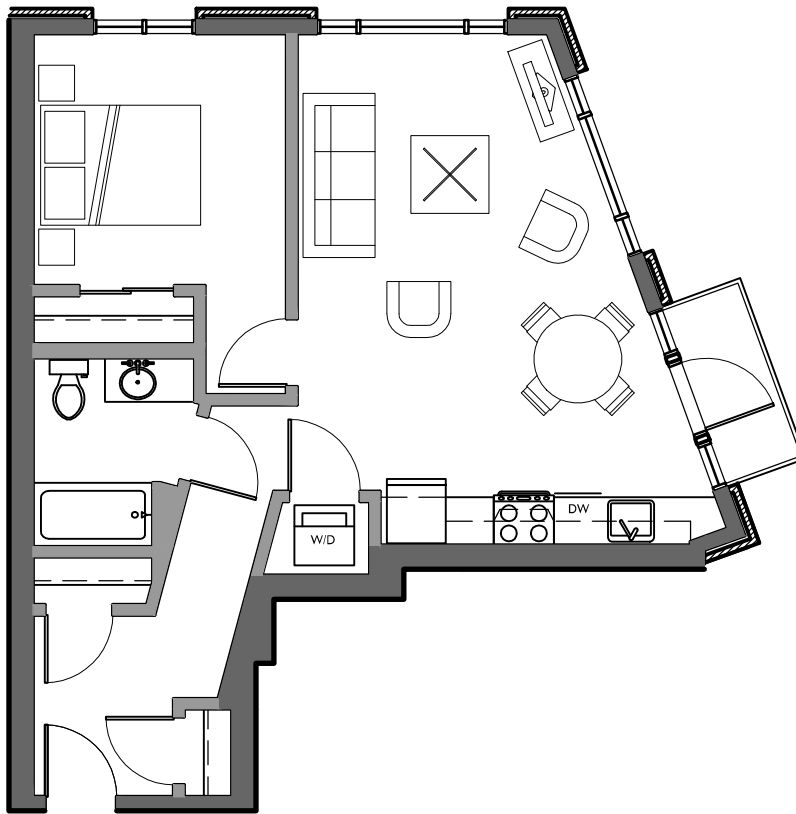

ZEPHYR APARTMENTS

200 Belmont Ave E.

Seattle, WA 98102

206.322.9010

live@zephyrseattle.com

UNIT P: 1 BED/1 BATH

696 square feet | Apartment #311, 411, 511 | Accessible units available

Notes: _____